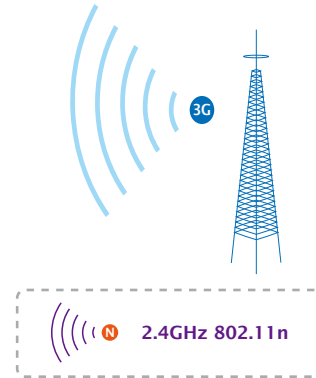

APPLICATIONS

Roaming 3G mobile wireless network, Faster Speed in WiFi, sharing Internet everywhere.

At Home-

With wired WAN interface backup, besides dual choices roaming Internet, features wireless 300Mbps transmission and advanced security, users enjoy high-speed connection and surf the Internet safely.