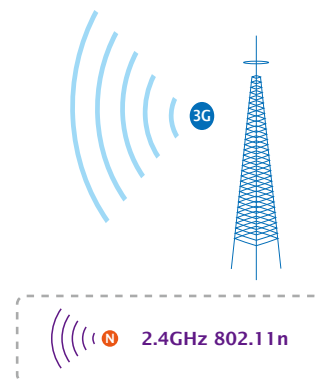

On Transportation-

No matter where you are, WNRT-625G provide you the mobile Internet and share Internet to nearby users or friends via 3G network, even on transportation or outdoor event...etc.